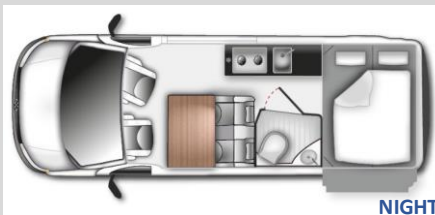

## NEW Westfalia Sven Hedin 177HP Auto

£82,477.00 Finished in Indium Grey

Exp. 1<sup>st</sup> Qtr 2021 Ref: FZ-201756

Wheelbase "B"	3,640 mm
Length "C"	5,986mm
Width "D"	2,040 mm
Height "E"	2,670 mm
Freshwater	100 L
Wastewater	84 L
Battery	92 Ah
Registered Seats	4
Berths	2

### Dimensions and Weights

- Length / Width / Height - 5986/ 2040/26700 mm
- Wheelbase - 3640 mm
- Permissible total weight - 3.500 kg
- 75 l Fuel Tank