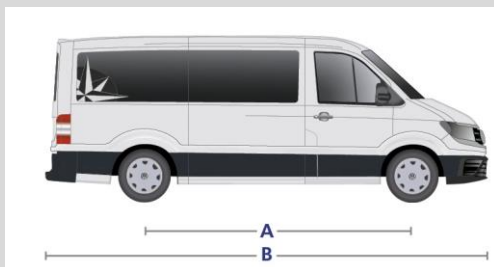

## NEW Westfalia Sven Hedin 177HP Auto

£82,477.00 Finished in Indium Grey

Exp. 1<sup>st</sup> Qtr 2021 Ref: FZ-201756

Wheelbase "B"	3,640 mm
Length "C"	5,986mm
Width "D"	2,040 mm
Height "E"	2,670 mm
Freshwater	100 L
Wastewater	84 L
Battery	92 Ah
Registered Seats	4
Berths	2

### Dimensions and Weights

- Length / Width / Height - 5986/ 2040/26700 mm
- Wheelbase - 3640 mm
- Permissible total weight - 3.500 kg
- 75 l Fuel Tank