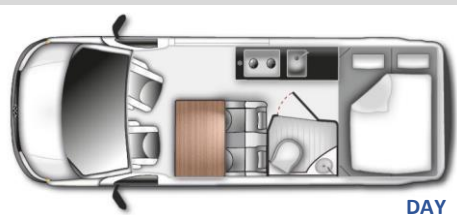

## NEW Westfalia Sven Hedin 177HP Auto

£82,477.00 Finished in Indium Grey

Exp. 1<sup>st</sup> Qtr 2021 Ref: FZ-201756

Wheelbase "B"	3,640 mm
Length "C"	5,986mm
Width "D"	2,040 mm
Height "E"	2,670 mm
Freshwater	100 L
Wastewater	84 L
Battery	92 Ah
Registered Seats	4
Berths	2

### Dimensions and Weights

- Length / Width / Height - 5986/ 2040/26700 mm
- Wheelbase - 3640 mm
- Permissible total weight - 3.500 kg
- 75 l Fuel Tank