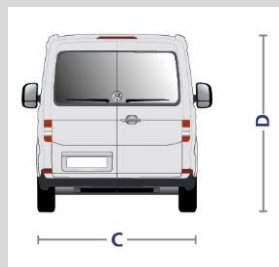

Wheelbase "B"	3,640 mm
Length "C"	5,986mm
Width "D"	2,040 mm
Height "E"	2,670 mm
Freshwater	100 L
Wastewater	84 L
Battery	92 Ah
Registered Seats	4
Berths	2