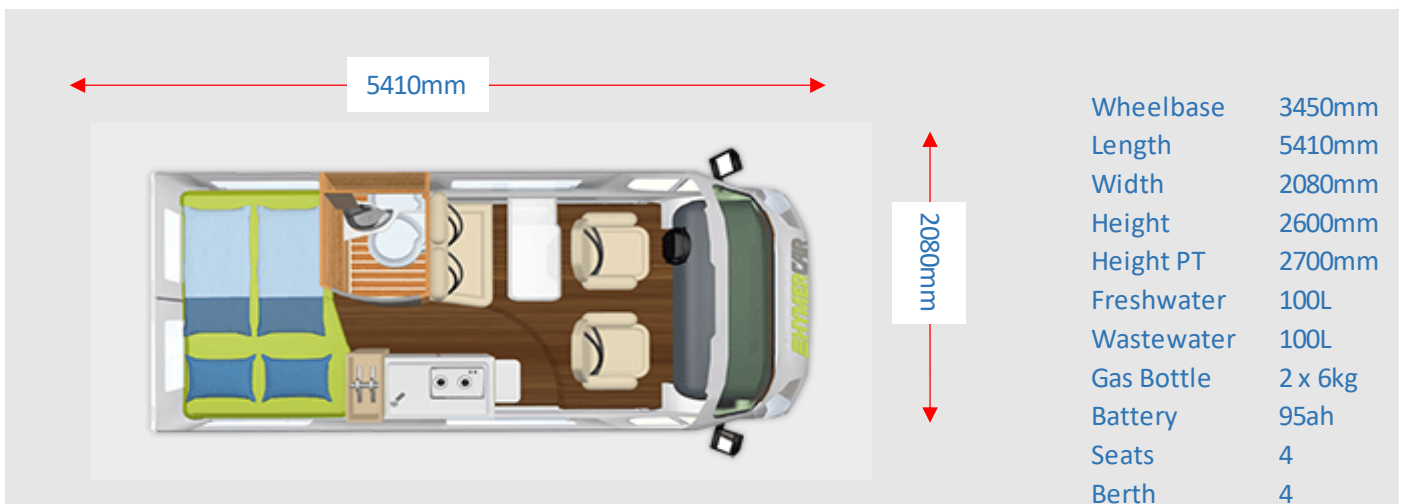

Tel : 01444 243888 Website: www.campersales.co.uk