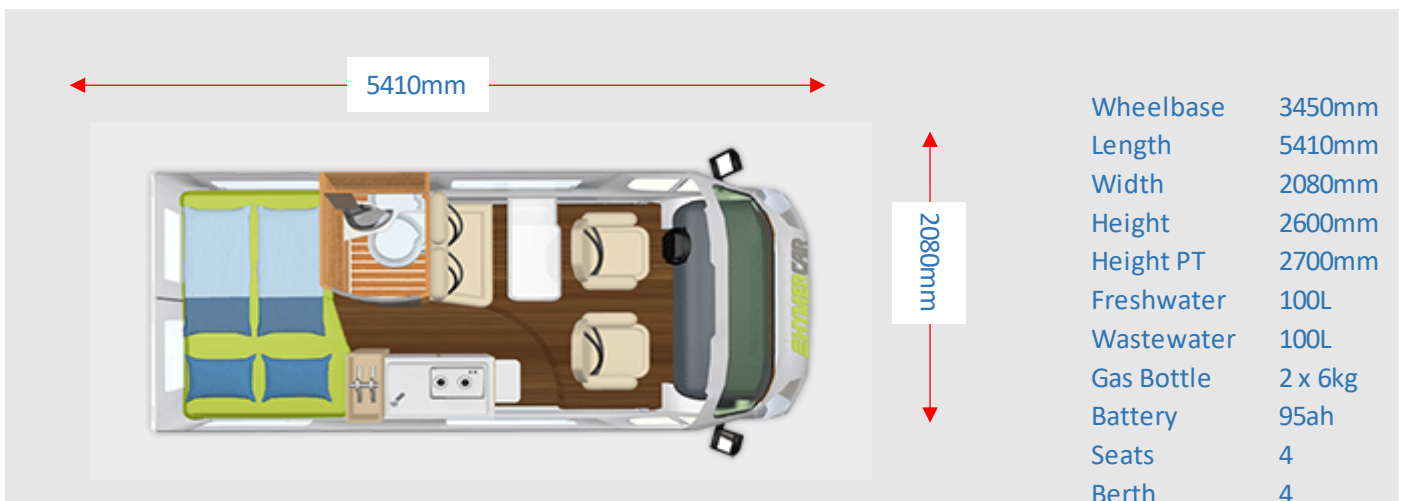

Tel : 01444 243888 Website: www.campersales.co.uk