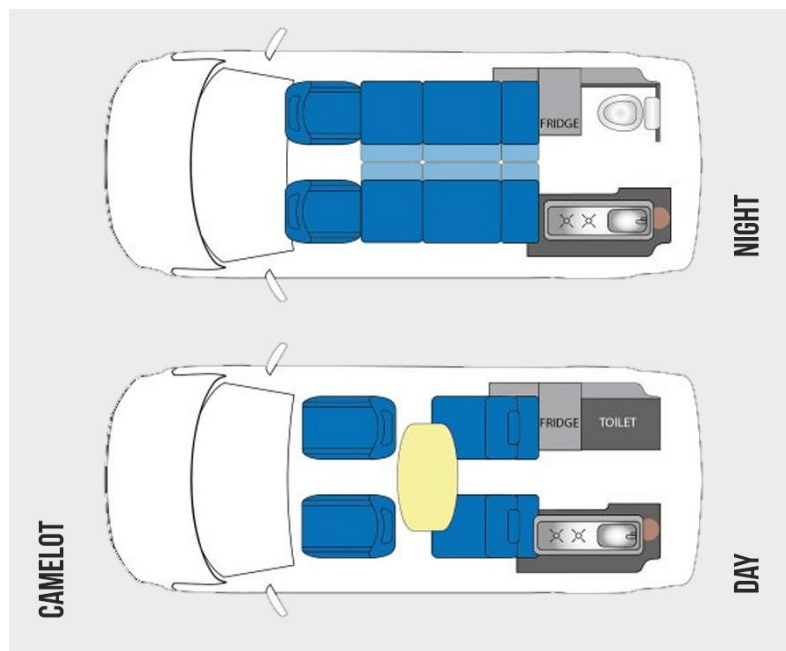

£ 68,950.00